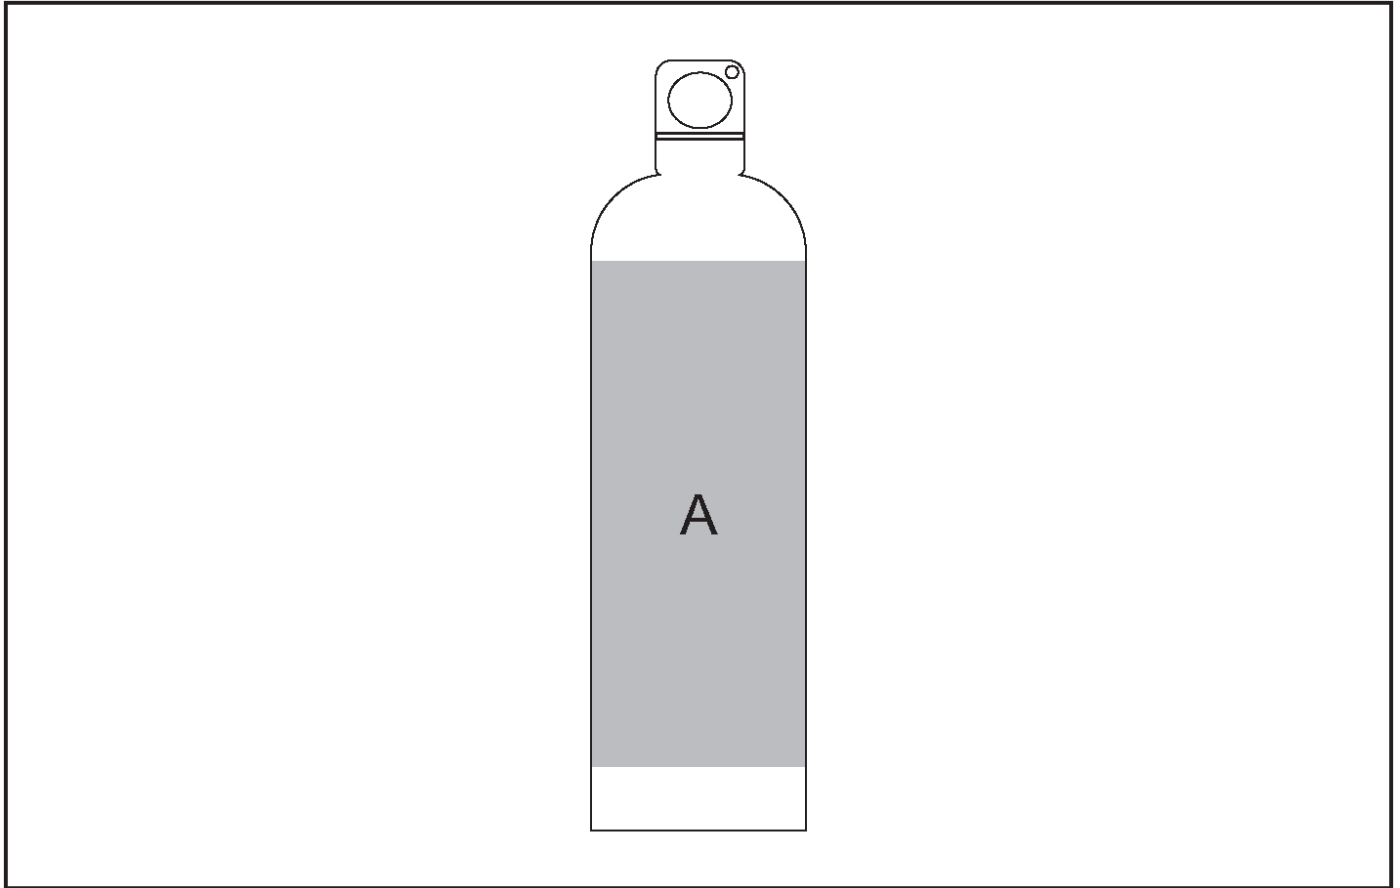

DW-6593

Solano Aluminium Water Bottle - 750ml

Need to know:

- Includes 1-Position Laser Engraving OR 1-Colour, 1-Position Screen Wrap (setup fee applies)
- No Guarantee the lid will line up with print
- DP-D will not be a full wrap due to the inconsistency of the item
- Laser Colour: SILVER on White Bottles, White on other colours
- NB: Inclusive Branding is NOT applicable to Items marked as Reduced to Clear.

Branding Options:

Position A

1. Laser Engraving (LB)
Size: 30mm wide x 115mm high

2. Screen Wrap (SW)
1 Colour
Size: 210mm wide x 130mm high

3. Pad Printing (PC)
4 Colours
Size: 33mm wide x 60mm high

4. Digital Print Drinkware (DP-C)
Full Colour
Size: 100mm wide x 70mm high

5. Digital Print Drinkware (DP-D)
Full Colour
Size: 215mm wide x 95mm high